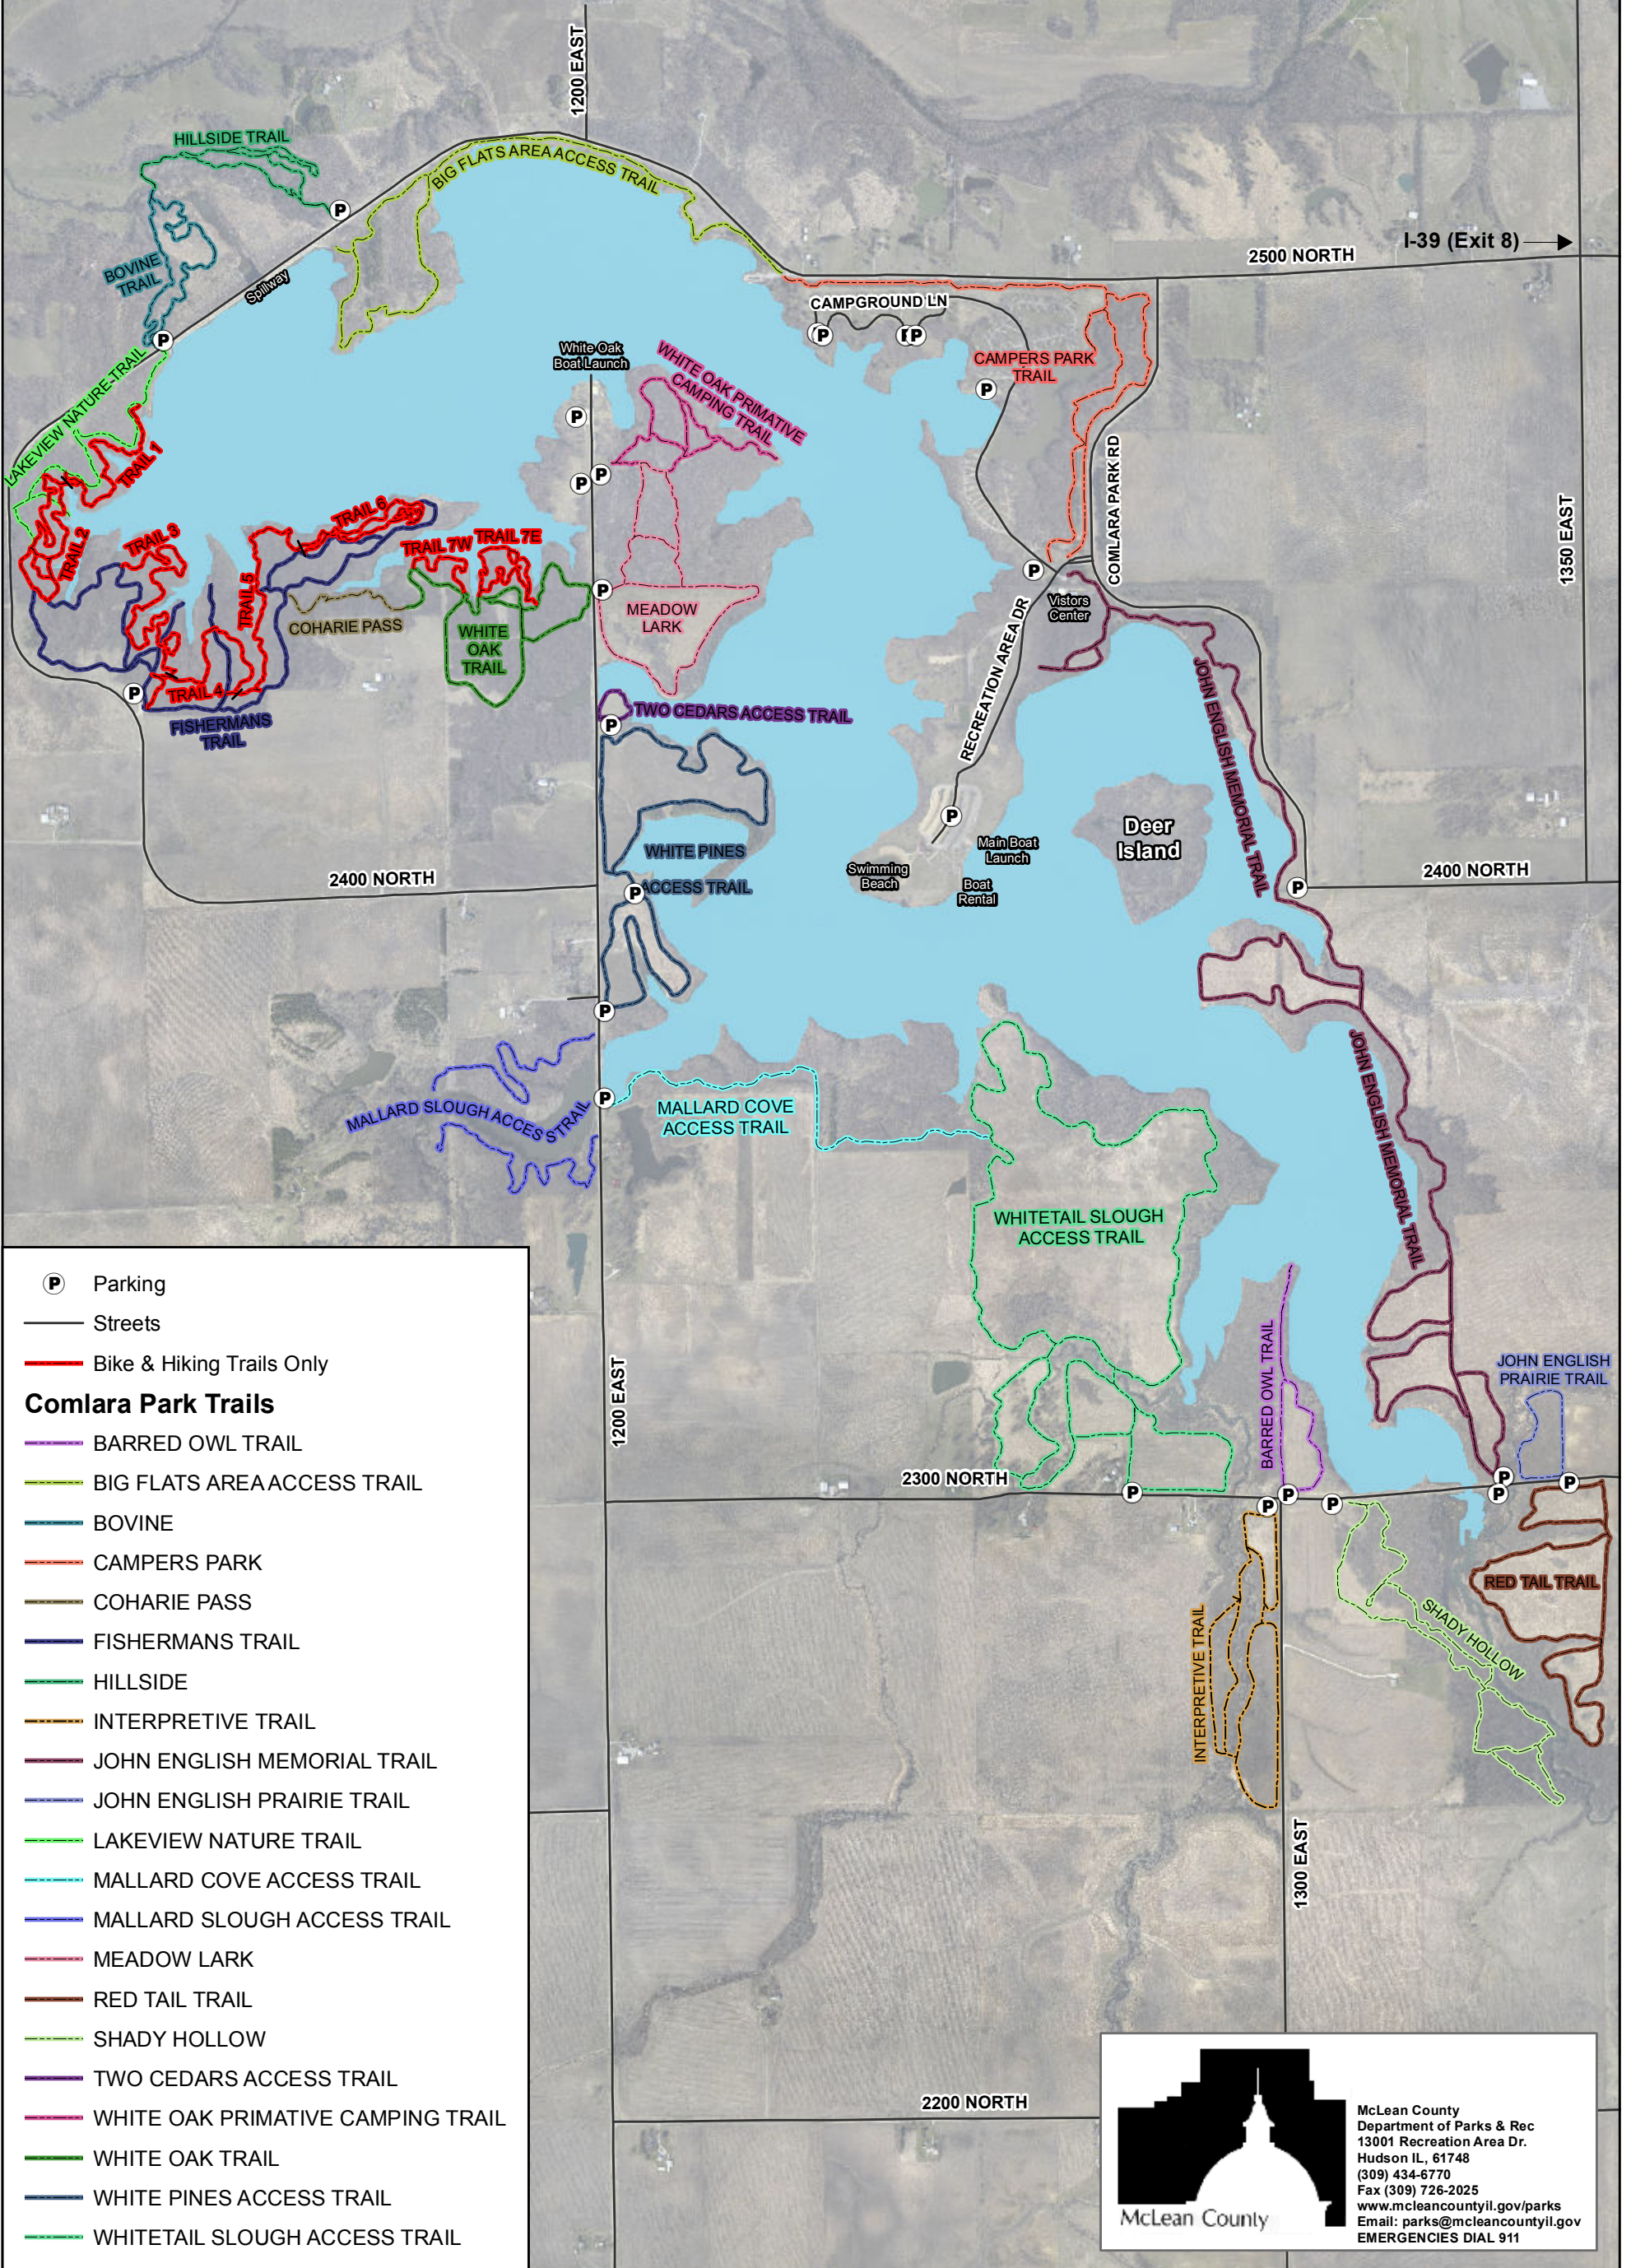

Comlara Park Trails

0 0.125 0.25 0.5 Miles

P Parking

— Streets

— Bike & Hiking Trails Only

Comlara Park Trails

— BARRED OWL TRAIL

— BIG FLATS AREA ACCESS TRAIL

— BOVINE

— CAMPERS PARK

— COHARIE PASS

— FISHERMANS TRAIL

— HILLSIDE

— INTERPRETIVE TRAIL

— JOHN ENGLISH MEMORIAL TRAIL

— JOHN ENGLISH PRAIRIE TRAIL

— LAKEVIEW NATURE TRAIL

— MALLARD COVE ACCESS TRAIL

— MALLARD SLOUGH ACCESS TRAIL

— MEADOW LARK

— RED TAIL TRAIL

— SHADY HOLLOW

— TWO CEDARS ACCESS TRAIL

— WHITE OAK PRIMITIVE CAMPING TRAIL

— WHITE OAK TRAIL

— WHITE PINES ACCESS TRAIL

— WHITETAIL SLOUGH ACCESS TRAIL

McLean County
 Department of Parks & Rec
 13001 Recreation Area Dr.
 Hudson IL., 61748
 (309) 434-6770
 Fax (309) 726-2025
www.mcleancountyil.gov/parks
 Email: parks@mcleancountyil.gov
 EMERGENCIES DIAL 911